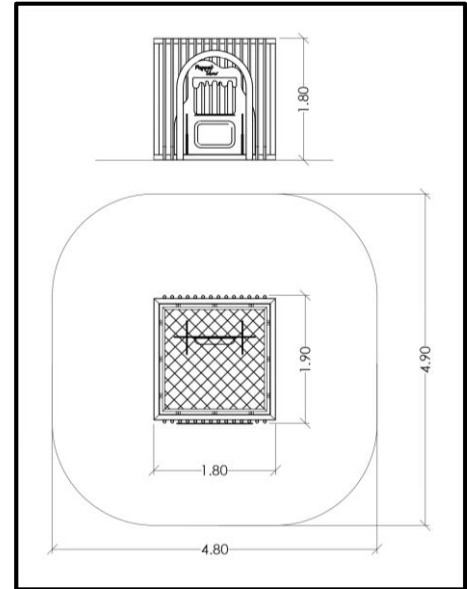

### INFORMATION ABOUT PRODUCT

|                               |                      |
|-------------------------------|----------------------|
| Minimum Space                 | 490x480x180 cm       |
| Impact Protection net         | 21,60 m <sup>2</sup> |
| Dimensions                    | 190x180 cm           |
| Overall Height                | 180 cm               |
| Free falling height           | <60 cm               |
| Foundations                   | 1 pcs                |
| Availability of spare parts   | YES                  |
| Product complies with EN 1176 | YES                  |
| Age range                     | 1,5-14               |
| Amount of users               | 8                    |